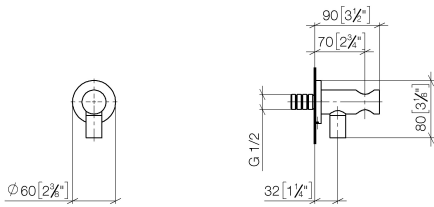

Wall elbow with integrated shower holder - Chrome

TARA

28 490 660

- 3/8" shower outlet
- rosette Ø 60 mm
- 1/2" connection
- WRAS 1912049

Intrinsic protection against back flow.

Fits: TARA, VAIA, META

	Chrome	28 490 660-00
	Brushed Platinum	28 490 660-06
	Platinum	28 490 660-08
	Dark Chrome	28 490 660-19
	Light Gold	28 490 660-26
	Brushed Light Gold	28 490 660-27
	Brushed Durabrass (23kt Gold)	28 490 660-28
	Matte Black	28 490 660-33
	Brushed Bronze	28 490 660-42
	Brushed Champagne (22kt Gold)	28 490 660-46
	Champagne (22kt Gold)	28 490 660-47
	Cyprum	28 490 660-49
	Brushed Chrome	28 490 660-93
	Brushed Dark Platinum	28 490 660-99

Recommended miscellaneous

- Concealed wall elbow -** 35 085 970 90
- max. recess depth 163 mm
  - min. recess depth 90 mm

28 490 660

mm [inches]

Flow rate chart

Certificates

Belgaqua\_21-024- WRAS\_1912049.  
27\_7.