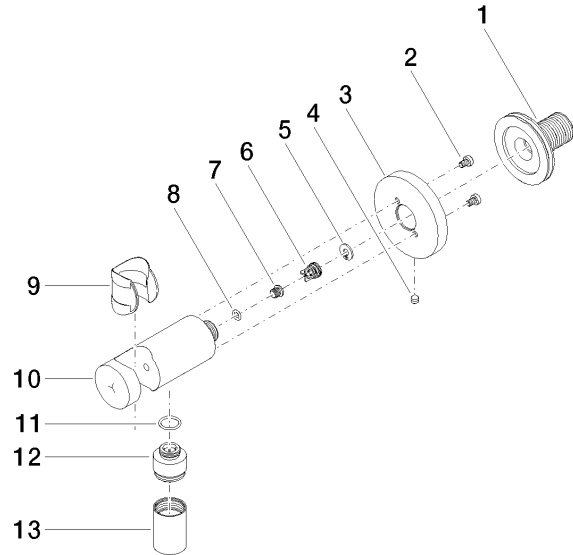

Wall elbow with integrated shower holder - Chrome

TARA

28 490 660

- 3/8" shower outlet
- rosette Ø 60 mm
- 1/2" connection
- WRAS 1912049

Intrinsic protection against back flow.

Fits: TARA, VAIA, META

	Chrome	28 490 660-00
	Brushed Platinum	28 490 660-06
	Platinum	28 490 660-08
	Dark Chrome	28 490 660-19
	Light Gold	28 490 660-26
	Brushed Light Gold	28 490 660-27
	Brushed Durabrass (23kt Gold)	28 490 660-28
	Matte Black	28 490 660-33
	Brushed Bronze	28 490 660-42
	Brushed Champagne (22kt Gold)	28 490 660-46
	Champagne (22kt Gold)	28 490 660-47
	Cyprum	28 490 660-49
	Brushed Chrome	28 490 660-93
	Brushed Dark Platinum	28 490 660-99

Recommended miscellaneous

- Concealed wall elbow -** 35 085 970 90
- max. recess depth 163 mm
  - min. recess depth 90 mm

28 490 660

mm [inches]

Flow rate chart

Certificates

Belgaqua\_21-024- WRAS\_1912049.  
27\_7.

### Spare parts list

No.	Item Number	Name	Quantity used	Delivery time
1	90 24 03 280 00 90	nipple	1	2
2	09 30 30 037 90	screw	2	2
3	09 27 66 001-00	rosette	1	10
4	09 31 11 112 90	pin	1	60
5	09 16 01 023 90	ring	1	2
6	09 23 01 131 90	back-flow preventer	1	2
7	09 30 30 113 20 90	screw	1	2
8	09 14 10 001 90	seal	1	2
9	09 18 40 216 90	sleeve	1	2
10	09 11 03 124-00	connection	1	10
11	09 14 10 213 90	seal	1	2
12	09 24 03 279-00	nipple	1	10
13	90 21 02 069 00-00	cover	1	10